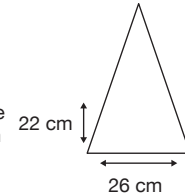

# MANUAL OPEN BASIC GOLF

Stock Code: GC-BSCEAGLE-RED

- ✓ **Red**
- ✓ **Polyester Fabric Canopy**
- ✓ **Manual Open Golf Frame**
- ✓ **Wind Resistant**
- ✓ **Metal Shaft**
- ✓ **8 Fibreglass Ribs**
- ✓ **Matt Finished Resin Tips**
- ✓ **Rubberized Finished Handle**

Weight:  
475 grams.

Length Closed:  
94 cm folded.

Length Tip To Tip:  
129 cm coverage.

## Logo Size

Recommended print areas are based on normal print location which is 5cm from the hemline & centred on the panel.

A slightly larger print area may be possible depending on the artwork. Please send an image of what is proposed & we can advise accordingly.