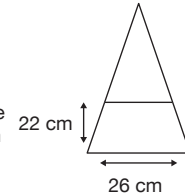

Weight:  
600 grams.

Length Closed:  
100 cm folded.

Length Tip To Tip:  
130 cm coverage.

## Logo Size

Recommended print areas are based on normal print location which is 5cm from the hemline & centred on the panel.

A slightly larger print area may be possible depending on the artwork. Please send an image of what is proposed & we can advise accordingly.