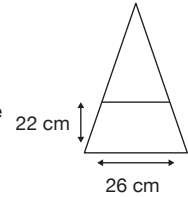

Weight:
600 grams.

Length Closed:
100 cm folded.

Length Tip To Tip:
130 cm coverage.

Logo Size

Recommended print areas are based on normal print location which is 5cm from the hemline & centred on the panel.