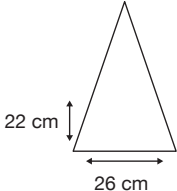

Weight:
755 grams.

Length Closed:
106 cm folded.

Length Tip To Tip:
135 cm coverage.

Logo Size

Recommended print areas are based on normal print location which is 5cm from the hemline & centred on the panel.