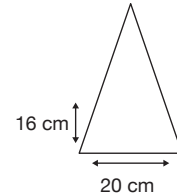

Weight:  
430 grams.

Length Closed:  
88 cm folded.

Length Tip To Tip:  
106 cm coverage.

## Logo Size

Recommended print areas are based on normal print location which is 5cm from the hemline & centred on the panel.

A slightly larger print area may be possible depending on the artwork. Please send an image of what is proposed & we can advise accordingly.