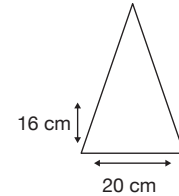

Weight:
350 grams.

Length Closed:
89 cm folded.

Length Tip To Tip:
103 cm coverage.

Logo Size

Recommended print areas are based on normal print location which is 5cm from the hemline & centred on the panel.