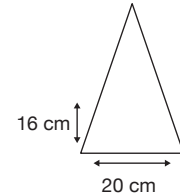

# OUTSIDE-IN INVERTED

Stock Code: A8-LR860-BLK-RED

- ✓ **Outside In Inverted Double Cover**
- ✓ **Black/Red**
- ✓ **UPF50+ Pongee Fabric Cover**
- ✓ **Manual Open Walking Length Frame**
- ✓ **Fibreglass Shaft**
- ✓ **8 Flexible Fibreglass Ribs**
- ✓ **European Style Tips**
- ✓ **Smooth C-Shaped Handle**

Weight:  
545 grams.

Length Closed:  
80 cm folded.

Length Tip To Tip:  
107 cm coverage.

## Logo Size

Recommended print areas are based on normal print location which is 5cm from the hemline & centred on the panel.

A slightly larger print area may be possible depending on the artwork. Please send an image of what is proposed & we can advise accordingly.