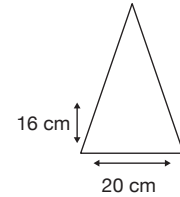

OUTSIDE-IN INVERTED

Stock Code: A8-LRP860-RFLOWER

- ✓ **Outside In Inverted Double Cover**
- ✓ **Black/Red Flower Print**
- ✓ **UPF50+ Pongee Fabric Cover**
- ✓ **Manual Open Walking Length Frame**
- ✓ **Fibreglass Shaft**
- ✓ **8 Flexible Fibreglass Ribs**
- ✓ **European Style Tips**
- ✓ **Smooth C-Shaped Handle**

Weight:
545 grams.

Length Closed:
80 cm folded.

Length Tip To Tip:
107 cm coverage.

Logo Size

Recommended print areas are based on normal print location which is 5cm from the hemline & centred on the panel.