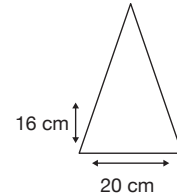

Weight:
490 grams.

Length Closed:
101 cm folded.

Length Tip To Tip:
119 cm coverage.

Logo Size

Recommended print areas are based on normal print location which is 5cm from the hemline & centred on the panel.