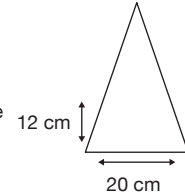

Weight:
275 grams.

Length Closed:
25 cm folded.

Length Tip To Tip:
100 cm coverage.

Logo Size

Recommended print areas are based on normal print location which is 5cm from the hemline & centred on the panel.