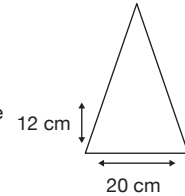

Weight:
275 grams.

Length Closed:
25 cm folded.

Length Tip To Tip:
100 cm coverage.

Logo Size

Recommended print areas are based on normal print location which is 5cm from the hemline & centred on the panel.