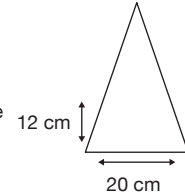

Weight:  
275 grams.

Length Closed:  
25 cm folded.

Length Tip To Tip:  
100 cm coverage.

## Logo Size

Recommended print areas are based on normal print location which is 5cm from the hemline & centred on the panel.

A slightly larger print area may be possible depending on the artwork. Please send an image of what is proposed & we can advise accordingly.