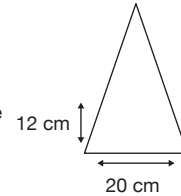

Weight:  
380 grams.

Length Closed:  
29 cm folded.

Length Tip To Tip:  
99 cm coverage.

## Logo Size

Recommended print areas are based on normal print location which is 5cm from the hemline & centred on the panel.

A slightly larger print area may be possible depending on the artwork. Please send an image of what is proposed & we can advise accordingly.