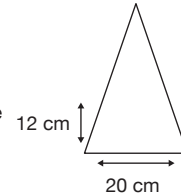

Weight:
380 grams.

Length Closed:
29 cm folded.

Length Tip To Tip:
99 cm coverage.

Logo Size

Recommended print areas are based on normal print location which is 5cm from the hemline & centred on the panel.