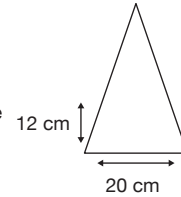

Weight:
380 grams.

Length Closed:
29 cm folded.

Length Tip To Tip:
99 cm coverage.

Logo Size

Recommended print areas are based on normal print location which is 5cm from the hemline & centred on the panel.