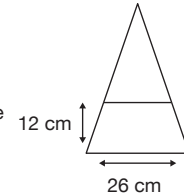

Weight:
750 grams.

Length Closed:
104 cm folded.

Length Tip To Tip:
144 cm coverage.

Logo Size

Recommended print areas are based on normal print location which is 5cm from the hemline & centred on the panel.