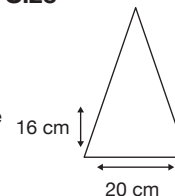

Weight:
340 grams.

Length Closed:
90 cm folded.

Length Tip To Tip:
100 cm coverage.

Logo Size

Recommended print areas are based on normal print location which is 5cm from the hemline & centred on the panel.