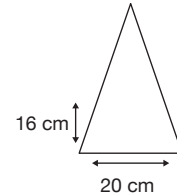

CLEAR BIRDCAGE PVC WITH COLOUR BORDER

Stock Code: A6-LR800-SIL

- ✓ **Clear With Silver Border**
- ✓ **Biodegradable PVC Canopy**
- ✓ **Extra Strong Birdcage Frame**
- ✓ **Manual Open and Close**
- ✓ **Easy-Glide Safety Runner**
- ✓ **8 Fully Flexible Fibreglass Ribs**
- ✓ **Strong shaft**
- ✓ **Matching Colour handle**

Weight:
540 grams.

Length Closed:
92 cm folded.

Length Tip To Tip:
87 cm coverage.

Logo Size

Recommended print areas are based on normal print location which is 5cm from the hemline & centred on the panel.