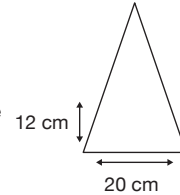

BASIC MANUAL FOLDING

Stock Code: B3100WEDDING

brellerz

- ✓ **White**
- ✓ **Polyester Fabric Canopy**
- ✓ **Manual Open Folding Frame**
- ✓ **3 Fold Shaft**
- ✓ **8 Metal Ribs**
- ✓ **Safety Release Button**
- ✓ **Smooth Finished Handle**
- ✓ **Matching Cuff Case**

Weight:
250 grams.

Length Closed:
24 cm folded.

Length Tip To Tip:
101 cm coverage.

Logo Size

Recommended print areas are based on normal print location which is 5cm from the hemline & centred on the panel.