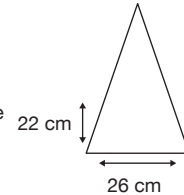

Weight:
555 grams.

Length Closed:
100 cm folded.

Length Tip To Tip:
130 cm coverage.

Logo Size

Recommended print areas are based on normal print location which is 5cm from the hemline & centred on the panel.