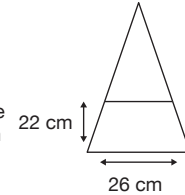

Weight:
750 grams.

Length Closed:
104 cm folded.

Length Tip To Tip:
144 cm coverage.

Logo Size

Recommended print areas are based on normal print location which is 5cm from the hemline & centred on the panel.