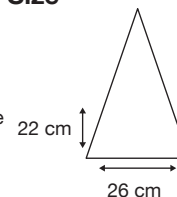

Weight:
615 grams.

Length Closed:
96 cm folded.

Length Tip To Tip:
132 cm coverage.

Logo Size

Recommended print areas are based on normal print location which is 5cm from the hemline & centred on the panel.