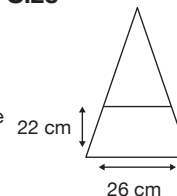

Weight:
600 grams.

Length Closed:
100 cm folded.

Length Tip To Tip:
130 cm coverage.

Logo Size

Recommended print areas are based on normal print location which is 5cm from the hemline & centred on the panel.