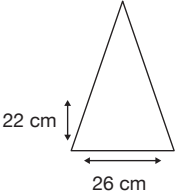

Weight:
490 grams.

Length Closed:
100 cm folded.

Length Tip To Tip:
130 cm coverage.

Logo Size

Recommended print areas are based on normal print location which is 5cm from the hemline & centred on the panel.