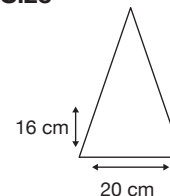

Weight:  
350 grams.

Length Closed:  
89 cm folded.

Length Tip To Tip:  
103 cm coverage.

## Logo Size

Recommended print areas are based on normal print location which is 5cm from the hemline & centred on the panel.

A slightly larger print area may be possible depending on the artwork. Please send an image of what is proposed & we can advise accordingly.