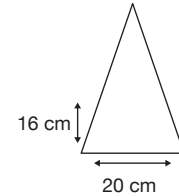

# CLEAR BIRDCAGE PVC WITH COLOUR BORDER

Stock Code: A6-LR800-WHT

- ✓ Clear With White Border
- ✓ Biodegradable PVC Canopy
- ✓ Extra Strong Birdcage Frame
- ✓ Manual Open and Close
- ✓ Easy-Glide Safety Runner
- ✓ 8 Fully Flexible Fibreglass Ribs
- ✓ Strong shaft
- ✓ Matching Colour handle

Weight:  
540 grams.

Length Closed:  
92 cm folded.

Length Tip To Tip:  
87 cm coverage.

## Logo Size

Recommended print areas are based on normal print location which is 5cm from the hemline & centred on the panel.

A slightly larger print area may be possible depending on the artwork. Please send an image of what is proposed & we can advise accordingly.