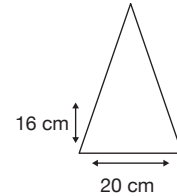

Weight:
500 grams.

Length Closed:
84 cm folded.

Length Tip To Tip:
99 cm coverage.

Logo Size

Recommended print areas are based on normal print location which is 5cm from the hemline & centred on the panel.