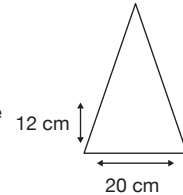

Weight:  
290 grams.

Length Closed:  
24 cm folded.

Length Tip To Tip:  
99 cm coverage.

## Logo Size

Recommended print areas are based on normal print location which is 5cm from the hemline & centred on the panel.

A slightly larger print area may be possible depending on the artwork. Please send an image of what is proposed & we can advise accordingly.