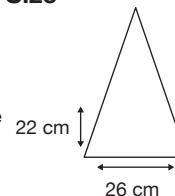

Weight:  
555 grams.

Length Closed:  
100 cm folded.

Length Tip To Tip:  
130 cm coverage.

## Logo Size

Recommended print areas are based on normal print location which is 5cm from the hemline & centred on the panel.

A slightly larger print area may be possible depending on the artwork. Please send an image of what is proposed & we can advise accordingly.