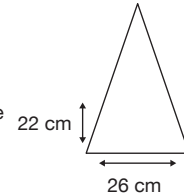

ALBATROSS GOLF WITH BLACK HANDLE

Stock Code: ALBATROSSFGYEL-YEL

- ✓ **Yellow**
- ✓ **Nylon Fabric Canopy**
- ✓ **Manual Opening Windproof Frame**
- ✓ **Fibreglass Shaft**
- ✓ **8 Fibreglass Ribs**
- ✓ **Lightning Resistant**
- ✓ **Moulded Straight Black Grip Handle**
- ✓ **Black Plastic Tips And Tip Cup**

Weight:
555 grams.

Length Closed:
100 cm folded.

Length Tip To Tip:
130 cm coverage.

Logo Size

Recommended print areas are based on normal print location which is 5cm from the hemline & centred on the panel.