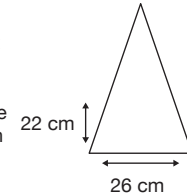

Weight:  
555 grams.

Length Closed:  
105 cm folded.

Length Tip To Tip:  
132 cm coverage.

## Logo Size

Recommended print areas are based on normal print location which is 5cm from the hemline & centred on the panel.

A slightly larger print area may be possible depending on the artwork. Please send an image of what is proposed & we can advise accordingly.