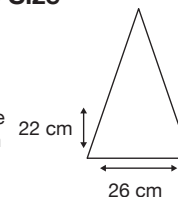

Weight:
555 grams.

Length Closed:
105 cm folded.

Length Tip To Tip:
132 cm coverage.

Logo Size

Recommended print areas are based on normal print location which is 5cm from the hemline & centred on the panel.