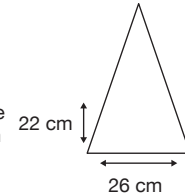

Weight:  
555 grams.

Length Closed:  
105 cm folded.

Length Tip To Tip:  
132 cm coverage.

## Logo Size

Recommended print areas are based on normal print location which is 5cm from the hemline & centred on the panel.

A slightly larger print area may be possible depending on the artwork. Please send an image of what is proposed & we can advise accordingly.