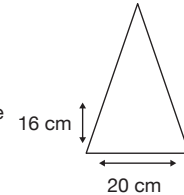

Weight:  
750 grams.

Length Closed:  
100 cm folded.

Length Tip To Tip:  
132 cm coverage.

## Logo Size

Recommended print areas are based on normal print location which is 5cm from the hemline & centred on the panel.

A slightly larger print area may be possible depending on the artwork. Please send an image of what is proposed & we can advise accordingly.