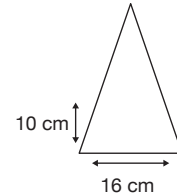

Weight:  
245 grams.

Length Closed:  
63 cm folded.

Length Tip To Tip:  
78 cm coverage.

## Logo Size

Recommended print areas are based on normal print location which is 5cm from the hemline & centred on the panel.

A slightly larger print area may be possible depending on the artwork. Please send an image of what is proposed & we can advise accordingly.