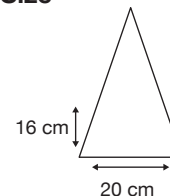

Weight:
350 grams.

Length Closed:
89 cm folded.

Length Tip To Tip:
103 cm coverage.

Logo Size

Recommended print areas are based on normal print location which is 5cm from the hemline & centred on the panel.